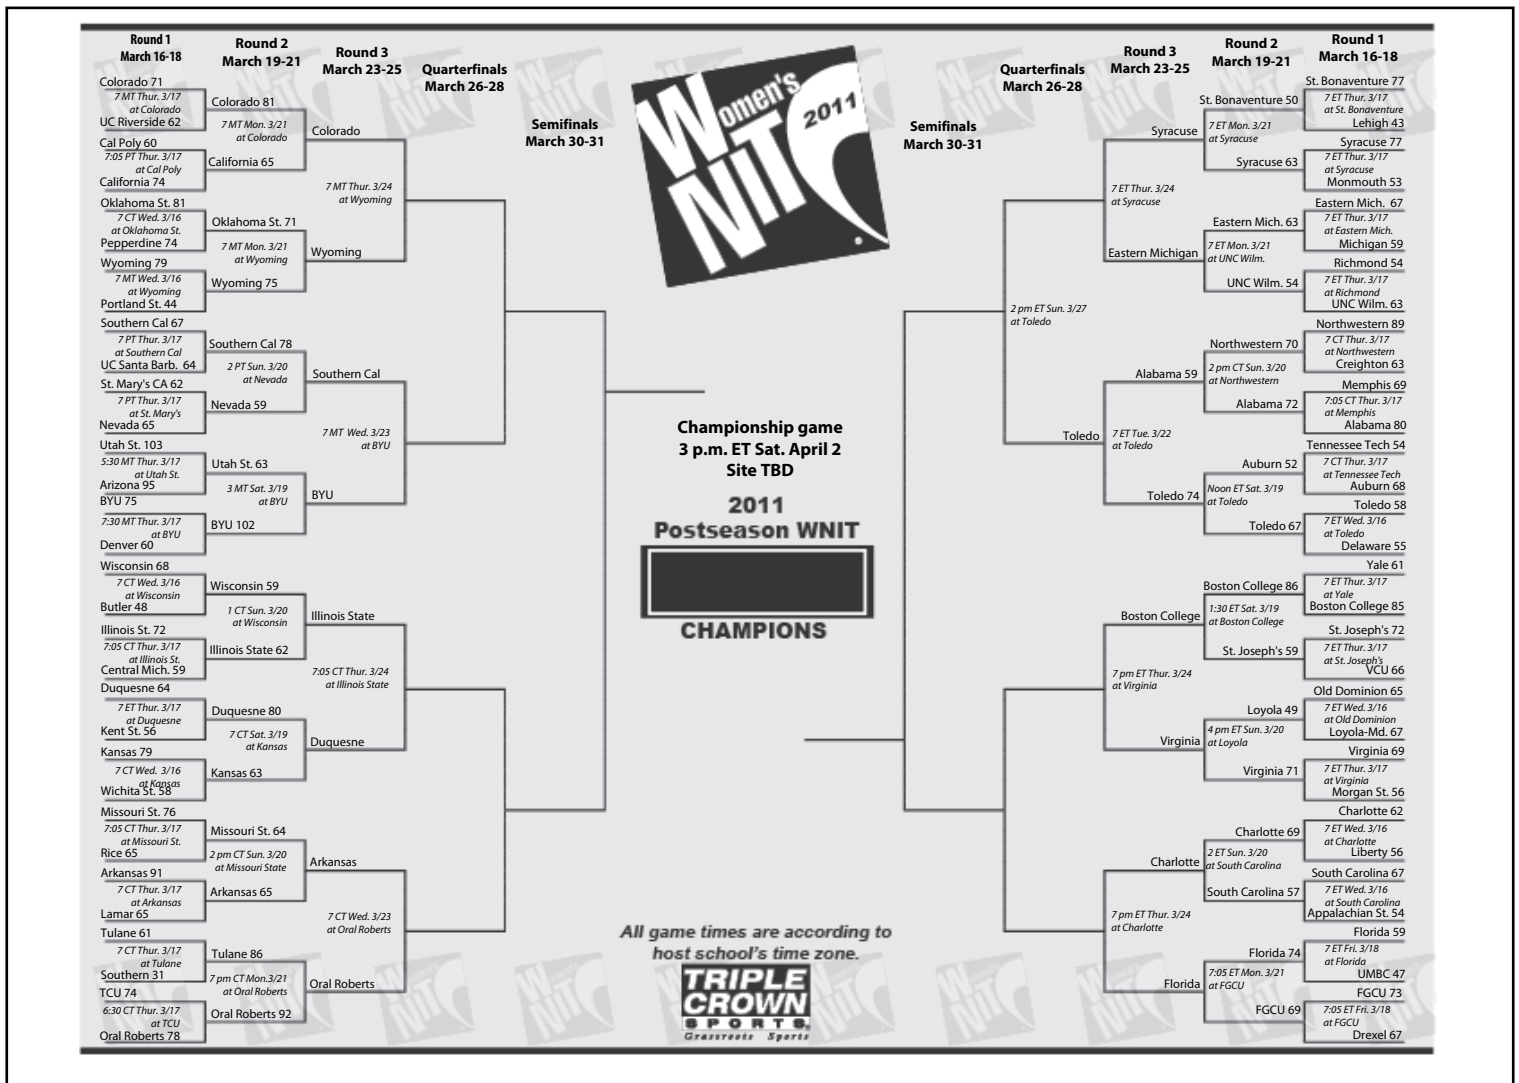

**2010-11 Cowgirl Basketball
WNIT Bracket**

First Round

Wednesday, March 16

Toledo 58, Delaware 55
Loyola-Maryland 67, Old Dominion 65
Charlotte 62, Liberty 56
South Carolina 67, Appalachian State 64
Wisconsin 68, Butler 48
Kansas 79, Wichita State 58
Oklahoma State 81, Pepperdine 74
Wyoming 79, Portland State 44