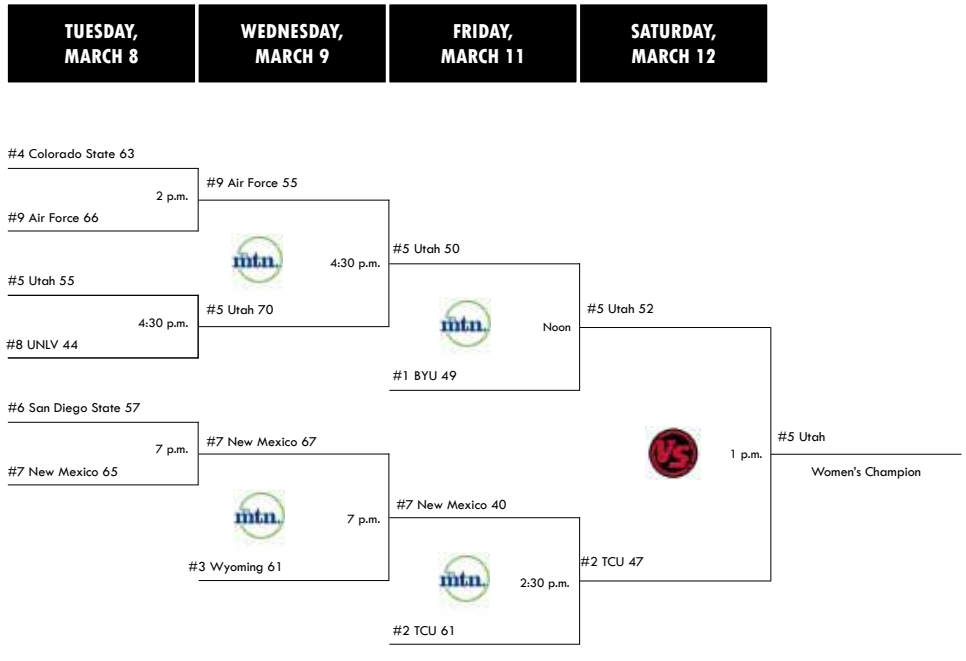

Coach of the Year: Jeff Judkins, BYU

notes unanimous first-team selection

! 2007-08 all-MWC team selection

%2008-09 all-MWC/Defensive team selection

^2009-10 all-MWC/Defensive team selection

**2011 CONOCO MOUNTAIN WEST CONFERENCE
WOMEN'S BASKETBALL CHAMPIONSHIP
TUESDAY-SATURDAY, MARCH 8-12, 2011
THOMAS & MACK CENTER
LAS VEGAS, NEV.**